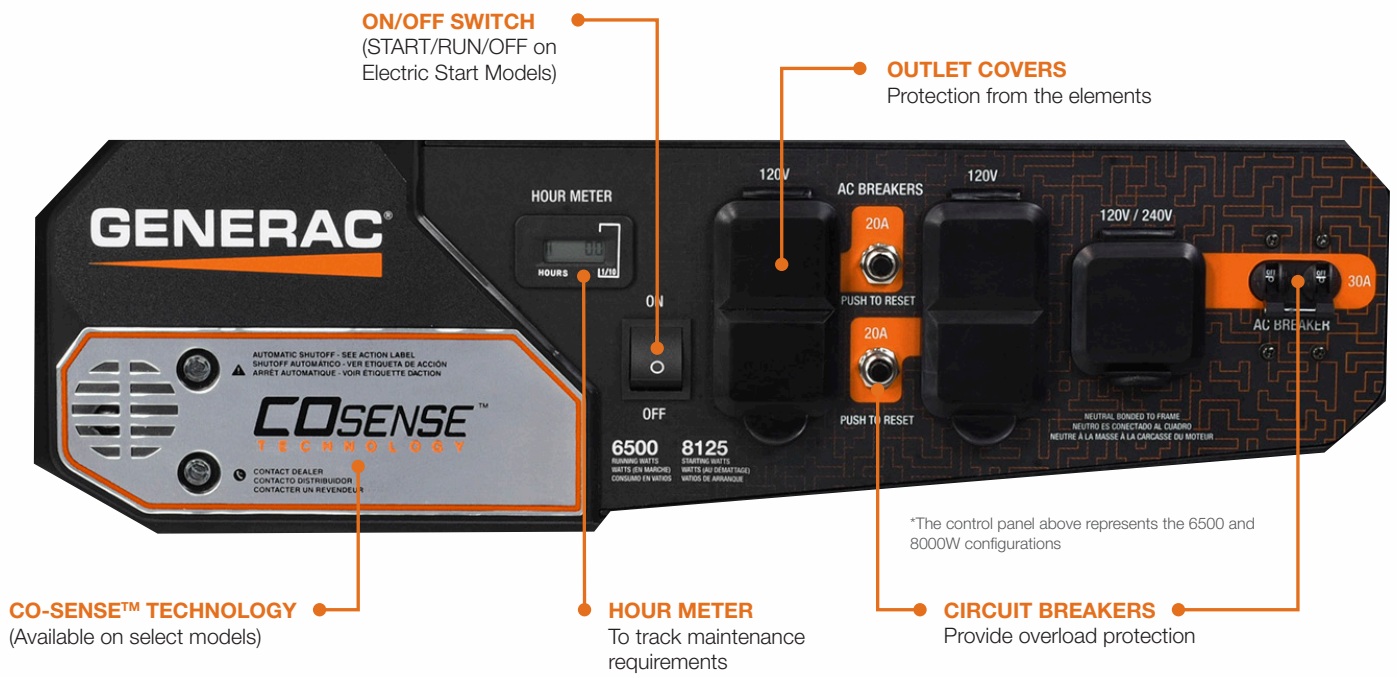

# GP SERIES

**GENERAC**<sup>®</sup>

3600-8000 WATTS  
PORTABLE GENERATORS

**Affordable reliability**  
**Industry-leading innovation**

# GP SERIES 3600-8000 WATT PORTABLE GENERATORS

Provide emergency power in the case of an outage or just power the fun stuff with a GP Series portable generator. Affordable reliability and innovative features not usually found on basic portable generator models make these ideal for home use, camping, job sites or outdoor events.

**COSENSE™**  
TECHNOLOGY

**POWERRUSH™**

**HOMELINK™**  
MANUAL TRANSFER SWITCH COMPATIBLE

\*Increases electrical current upon demand above rated output when starting electric motors. POWERRUSH™ percentage varies by model.